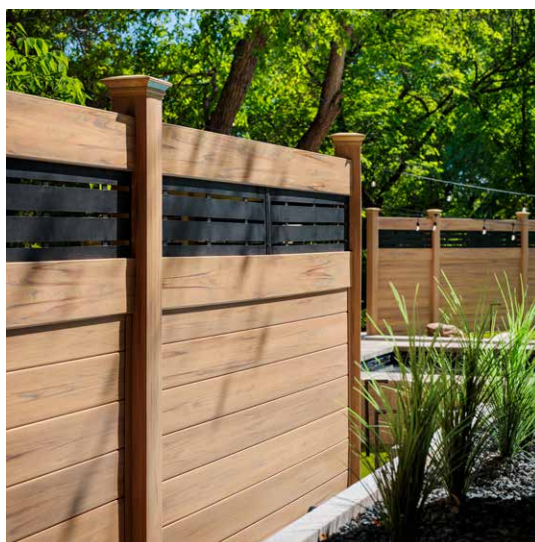

UNICO COPING | PG 102

ELEMENTS™ LINEAR FIRE PIT INSERT | PG 112

NOBLE PILLAR LIGHT | PG 112
BELGARD.COM/LIGHTING

PEBBLETEC® POOL FINISHES,
ACCENTS & FEATURES | PG 116

BARRETTE OUTDOOR LIVING® HORIZONTAL
PRIVACY VINYL FENCING WITH DECORATIVE
SCREEN PANEL TOP | PG 115