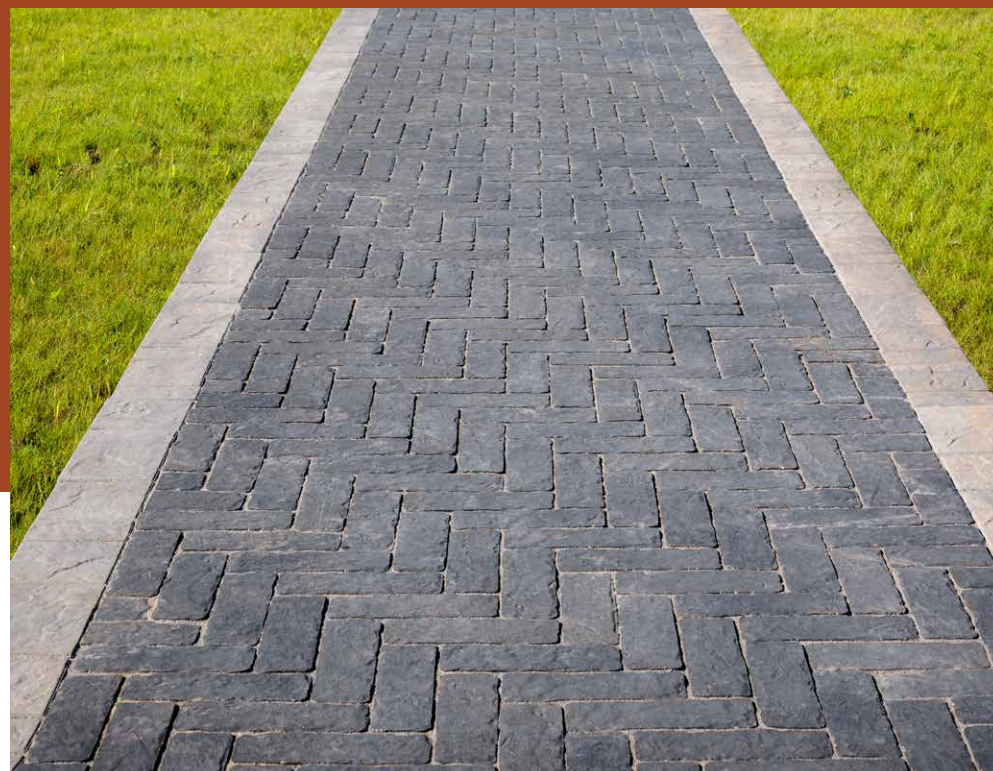

FEATURED AT
DREAM HOME
PROUD SPONSOR 2024

Belgard.com/HGTVDreamhome