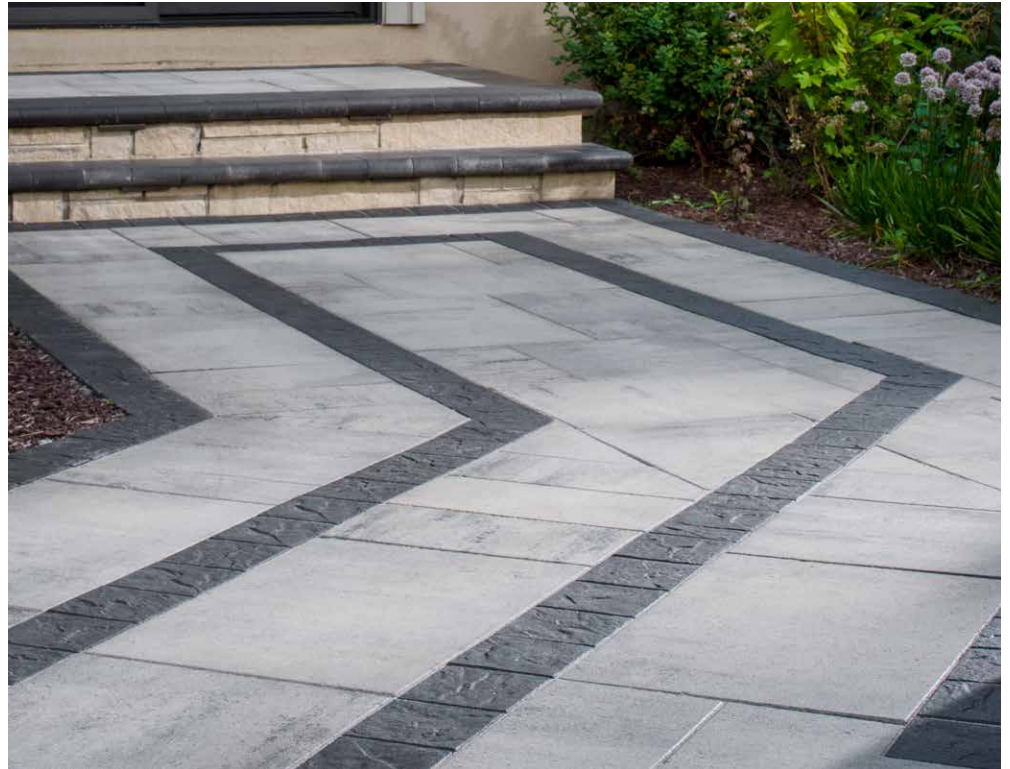

DIMENSIONS™ 18

Scan for
product
information

DURAFUSION PAVERS / 60MM