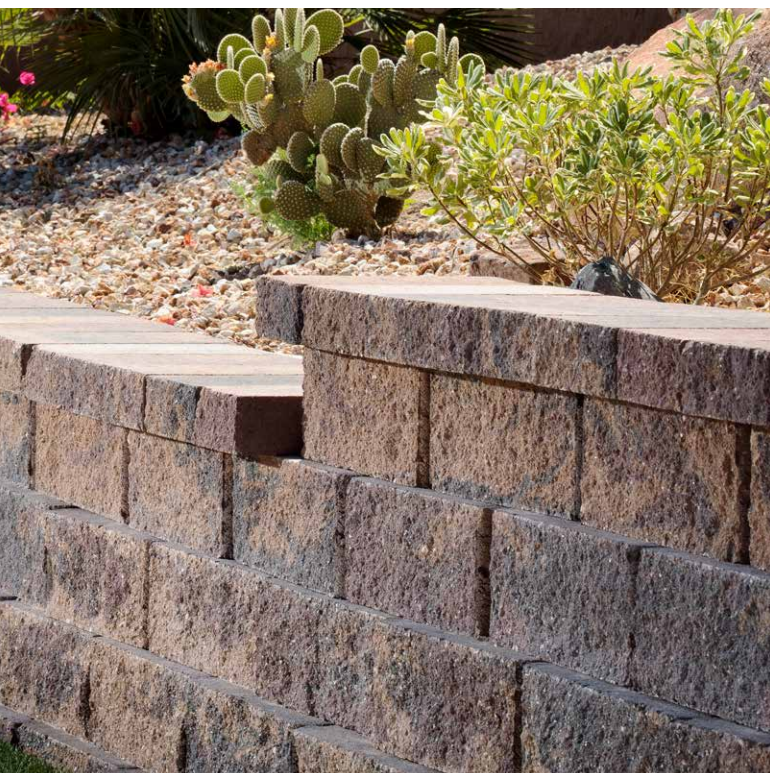

RETAINING WALL

BELLA

SIERRA

VICTORIAN

H x W x D

3 x 8 / 7 x 13
Cap

6 x 17 1/4 x 9

WESTON STONE™