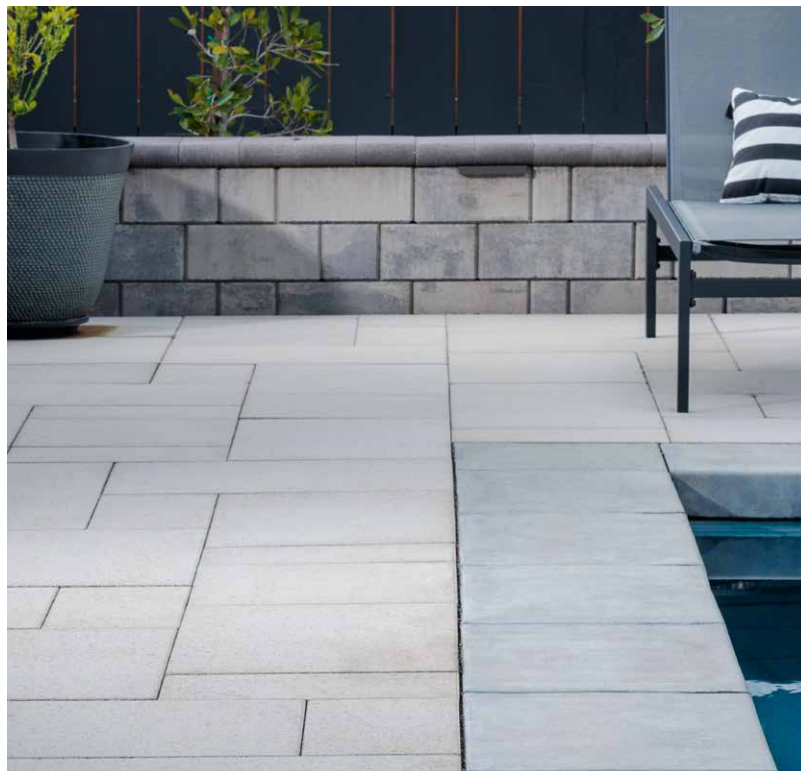

H x W x D

6 x 6 x 10

6 x 12 x 10

6 x 16 x 10

3 x 12 / 8 x 12
Cap

STEEPLE CREST™

FREESTANDING / RETAINING WALL

Scan for
product
information