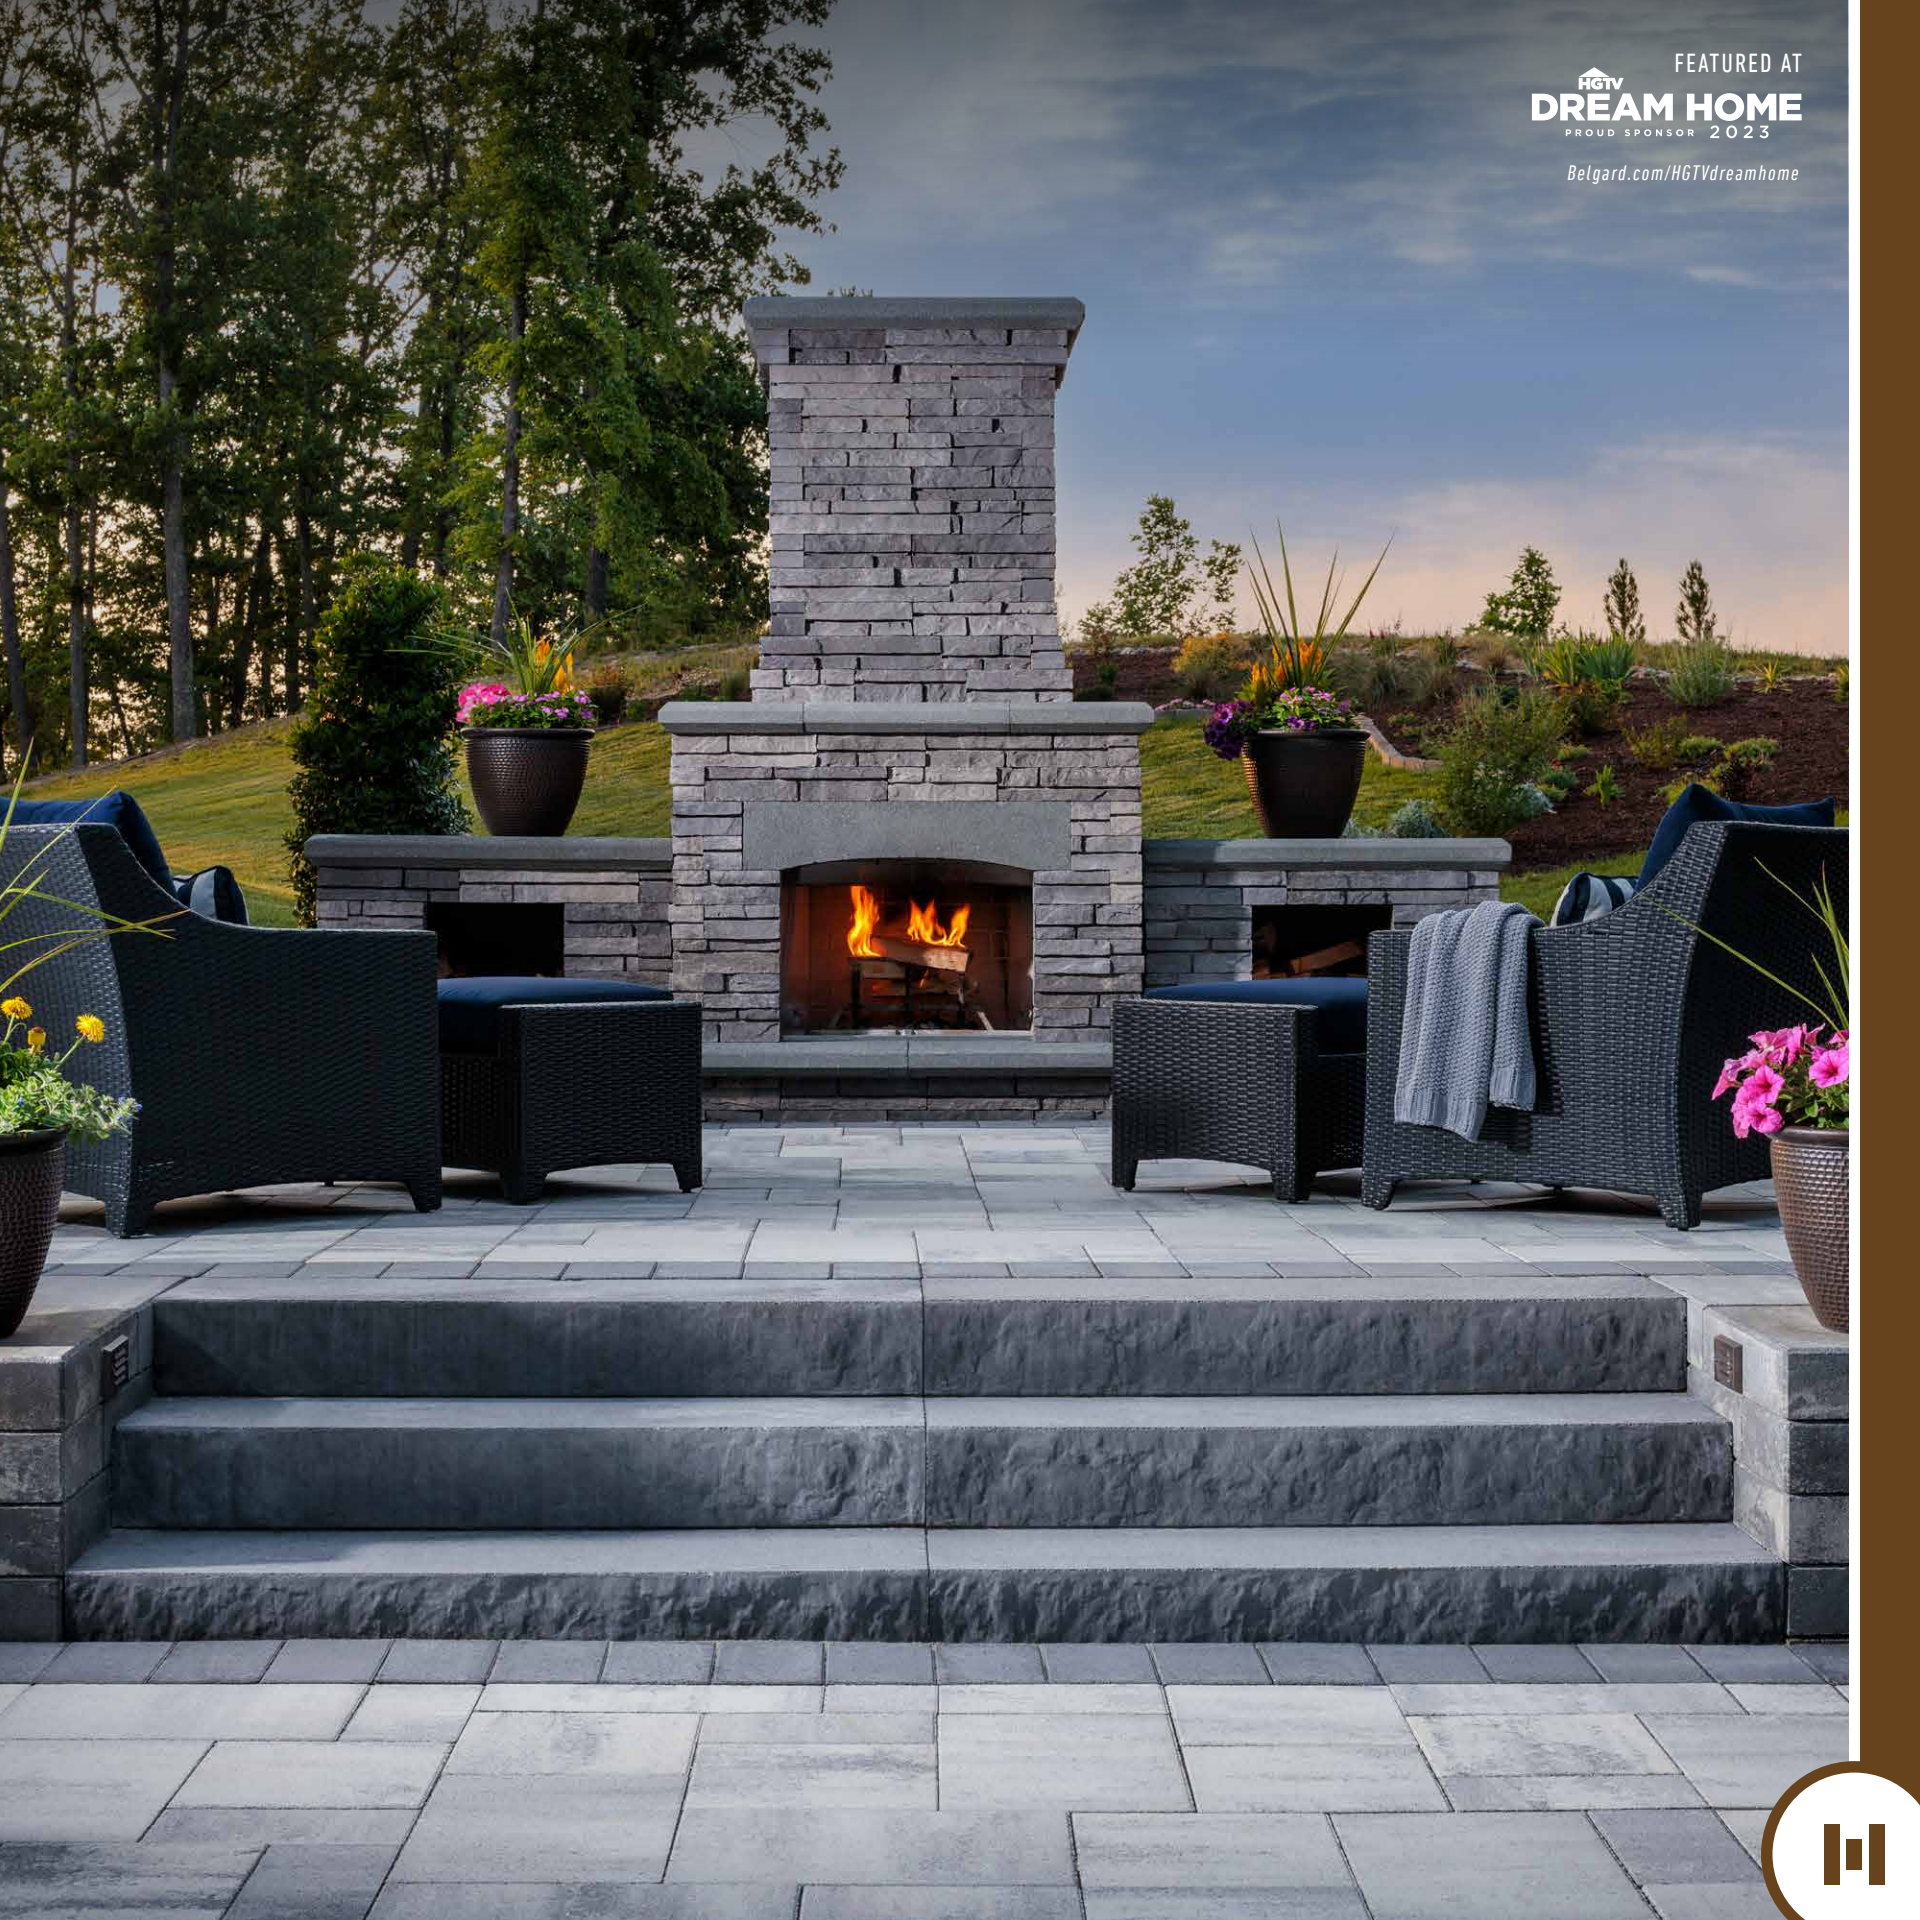

GRAY

GRAPHITE

VICTORIAN

FEATURED AT
HGTV
DREAM HOME
PROUD SPONSOR 2023

Belgard.com/HGTVdreamhome

FROM YOUR
Door

TO YOUR
Fence

The Oldcastle APG family of brands goes beyond Belgard pavers and walls to provide everything you need to complete your outdoor living space. In these pages, learn more about our other brands that you can trust to pair effortlessly with Belgard and bring your complete outdoor living vision to life.