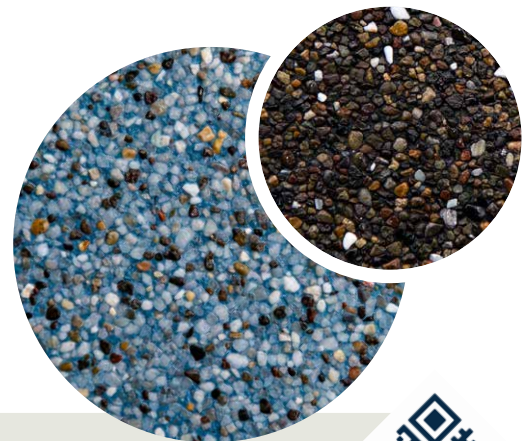

Barrette
OUTDOOR LIVING 

LOUVERED PRIVACY VINYL FENCING

rdi 
RAILING

RDI[®] ELEVATION™ RAIL

As a leading manufacturer of fencing and railing in North America, Barrette Outdoor Living[®] and RDI[®] Railing strive to be the best in product design. With our diverse, durable and sustainable range of outdoor solutions, we empower homeowners to bring outdoor spaces to life.

Fencing &
RAILING

Premium Pool Finishes for **POOLSCAPES**

PebbleTec® offers the “World’s Most Trusted Pool Finishes,” renowned among both pool builders and consumers. Choose from a wide spectrum of exquisite water colors, as well as pool finish textures that range from natural to ultra-smooth. Working exclusively with a network of authorized PebbleTec installers, we create some of the most beautiful and enduring pools in the world.