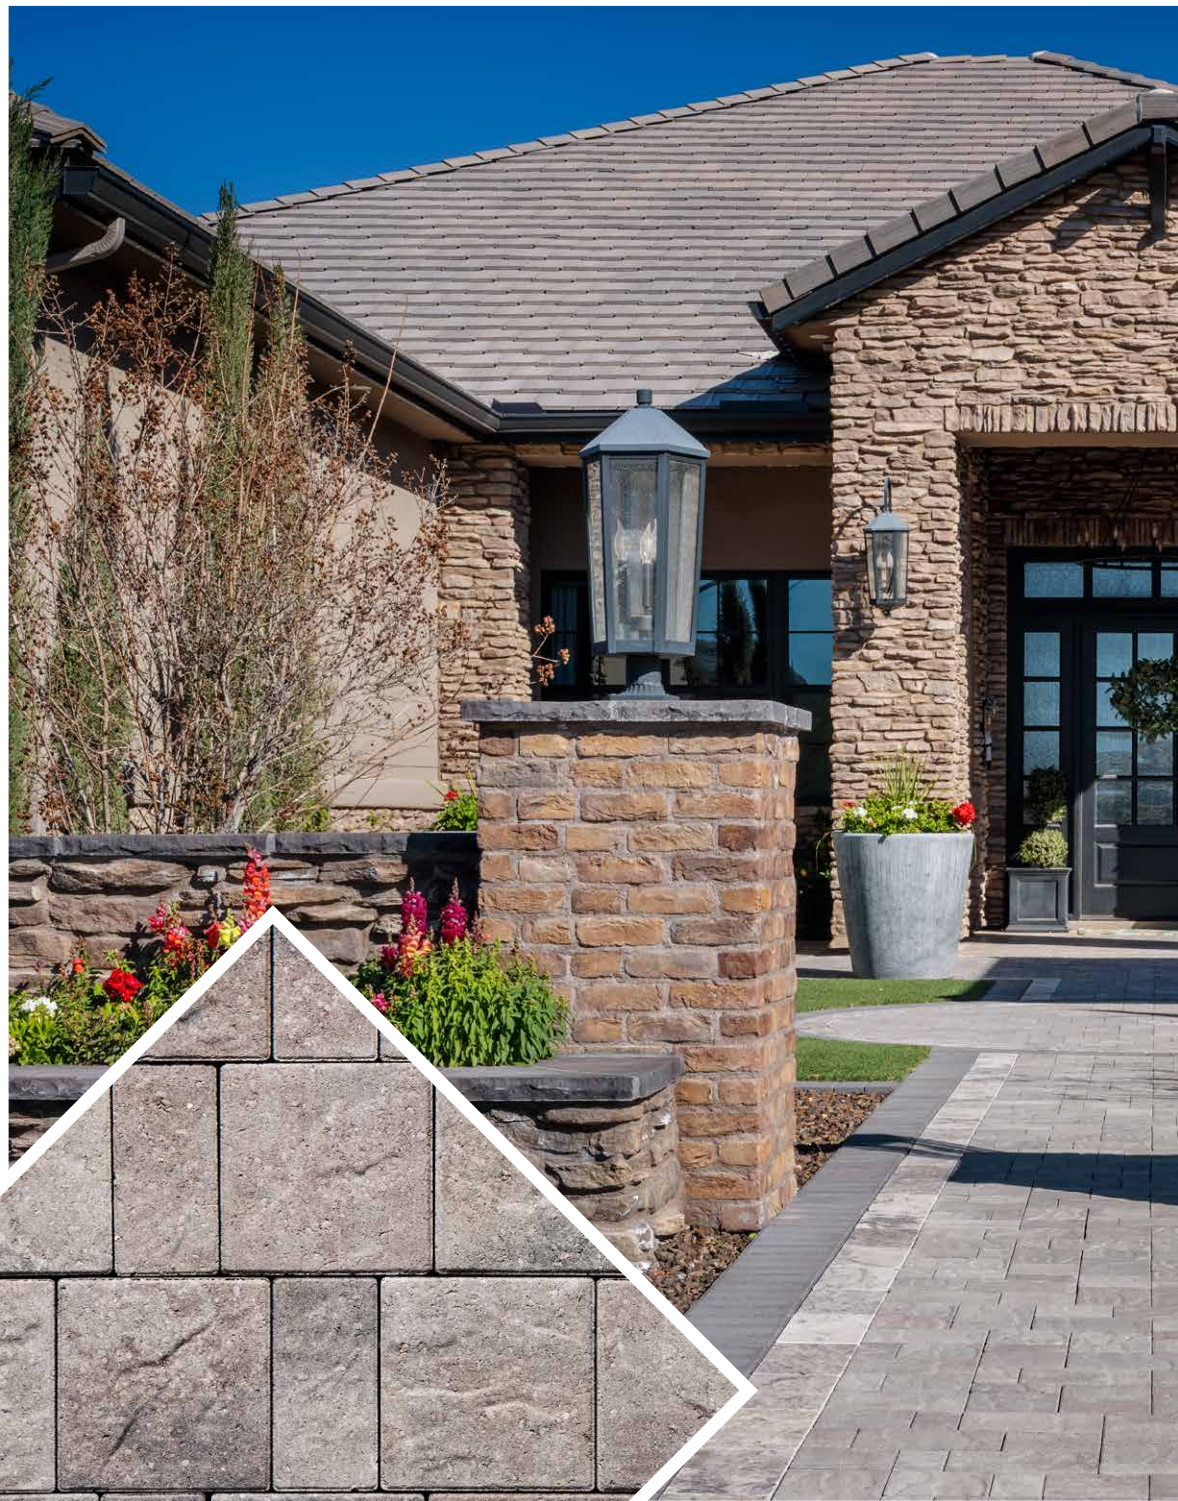

Outdoor SPACES