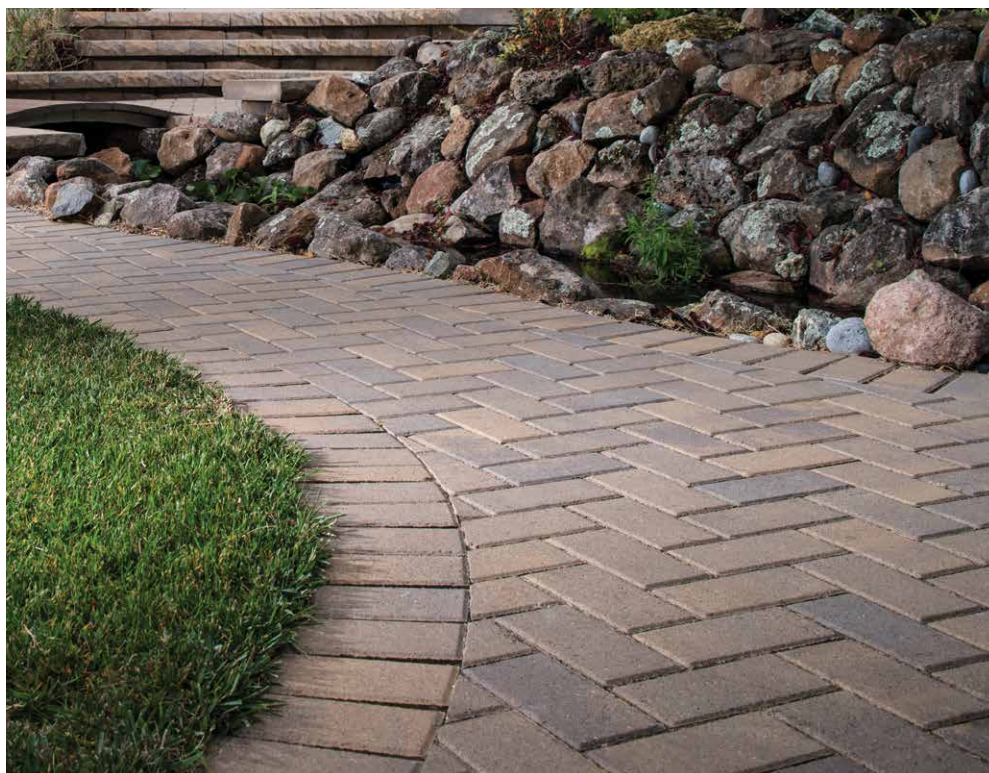

6 x VARIABLE
Circle Kit

design tip

Use Holland Stone pavers for durable driveway applications.

HOLLAND STONE

Scan for
product
information

PAVER / 60MM

GRAPHITE

RIO