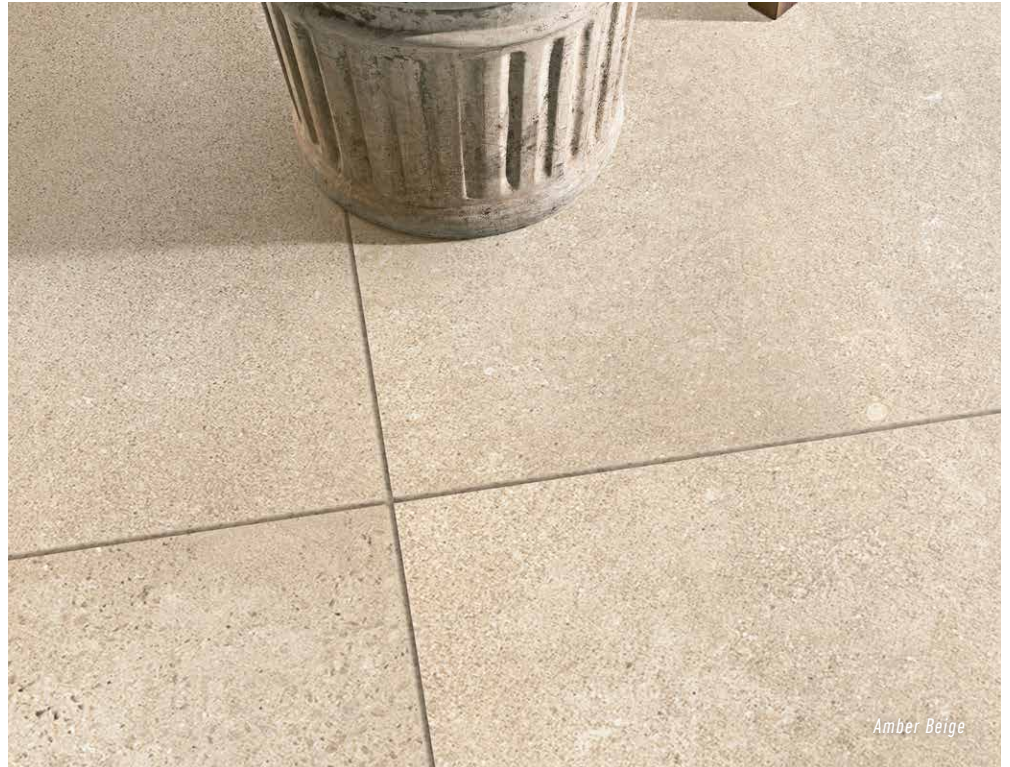

Scandina Gray

Amber Beige