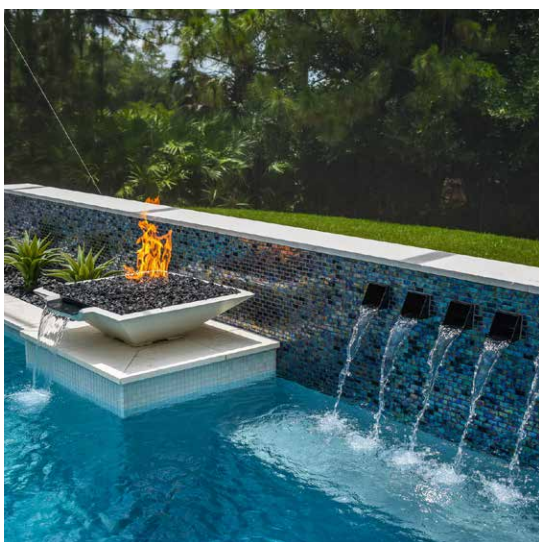

PEBBLETEC® POOL FINISHES,
ACCENTS & FEATURES | PG 116