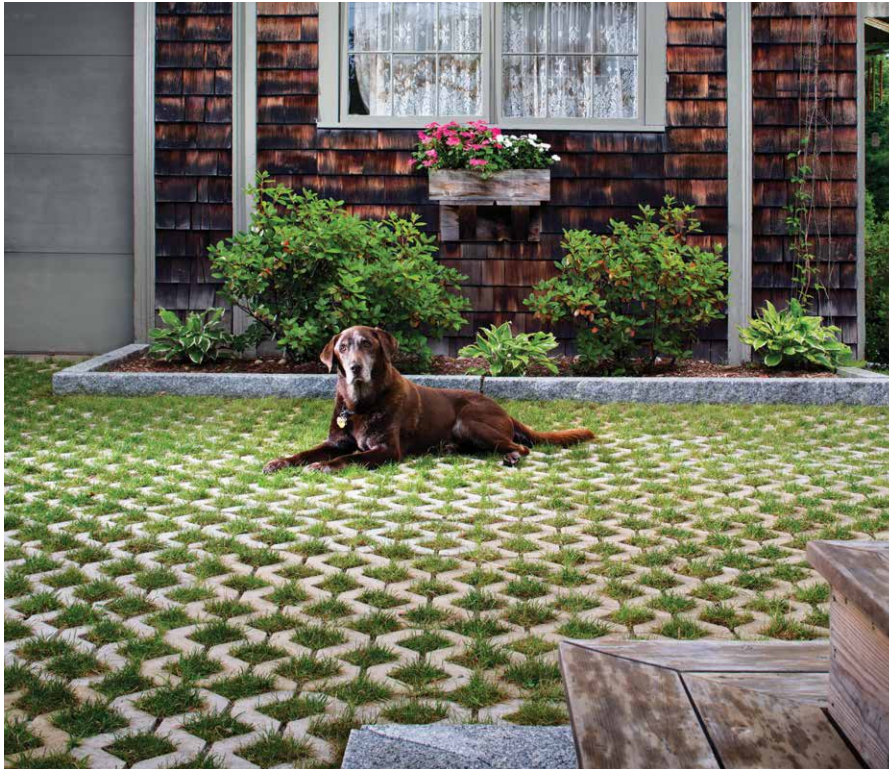

SPECIAL
ORDERAQUALINE™
PERMEABLE PAVER / 80MMScan for
product
information

*Contact your Belgard Representative for color options.
Allow for additional lead time.*

TURFSTONE™

GRID PAVER / 80MM

Scan for
product
information