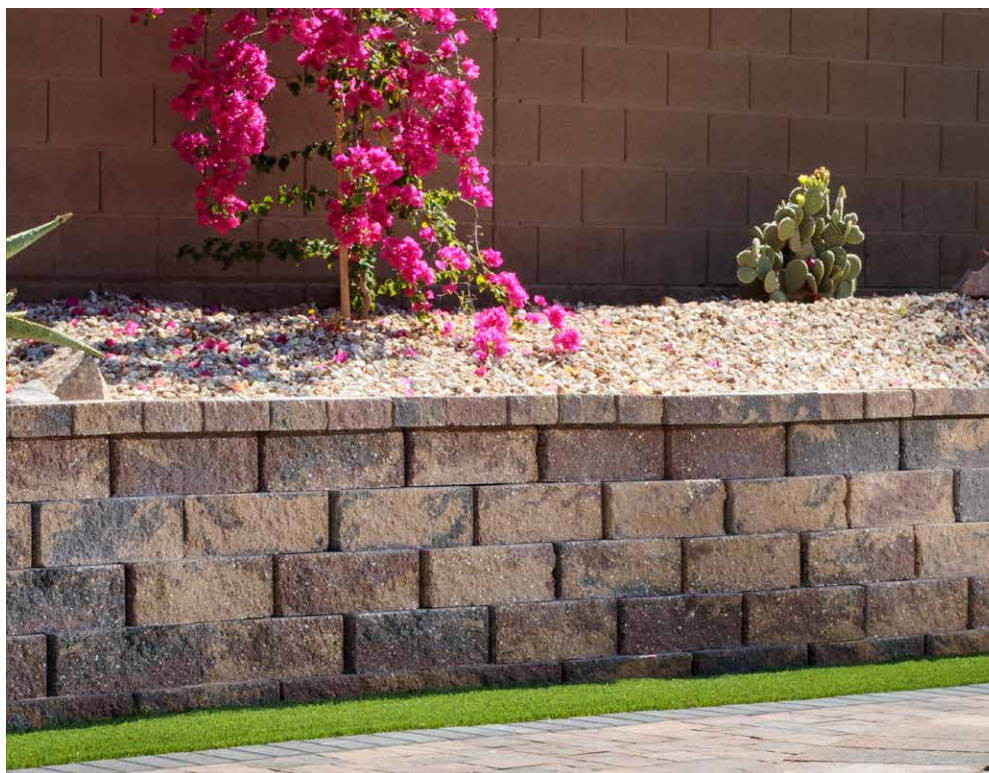

RETAINING WALL

BELLA

SIERRA

VICTORIAN

H x W x D

3 x 8 / 7 x 13
Cap

6 x 17 1/4 x 9

WESTON STONE™