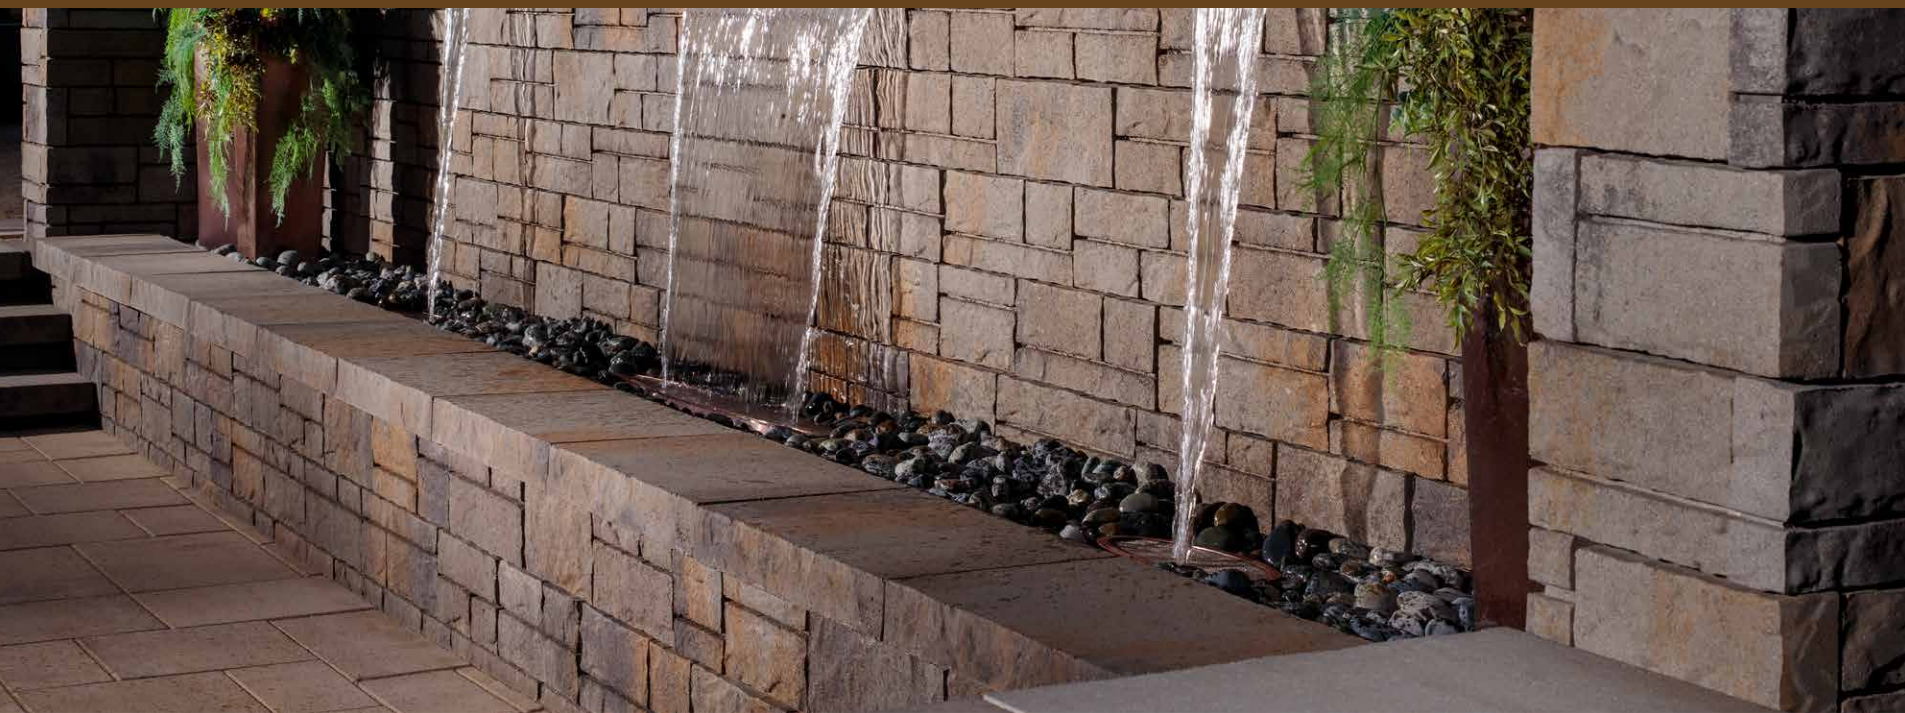

ASHLAR TANDEM™

Scan for
product
information

FREESTANDING / RETAINING WALL

SIERRA

VICTORIAN

H x W x D

7 x 18⁷/₁₆ x 2⁵/₈

7 x 15¹³/₁₆ x 2⁵/₈