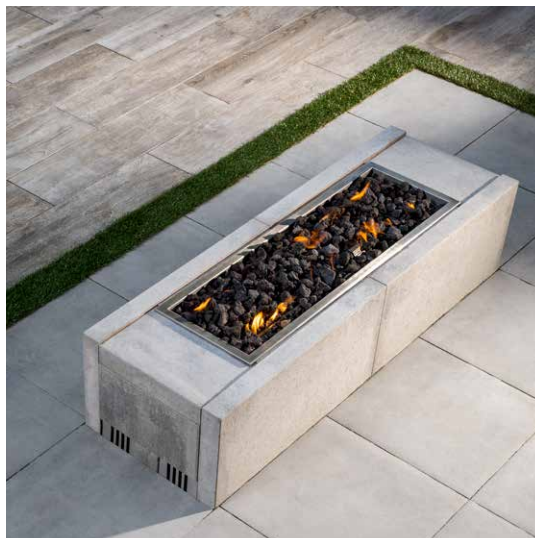

ELEMENTS™ LINEAR FIRE PIT INSERT | PG 112