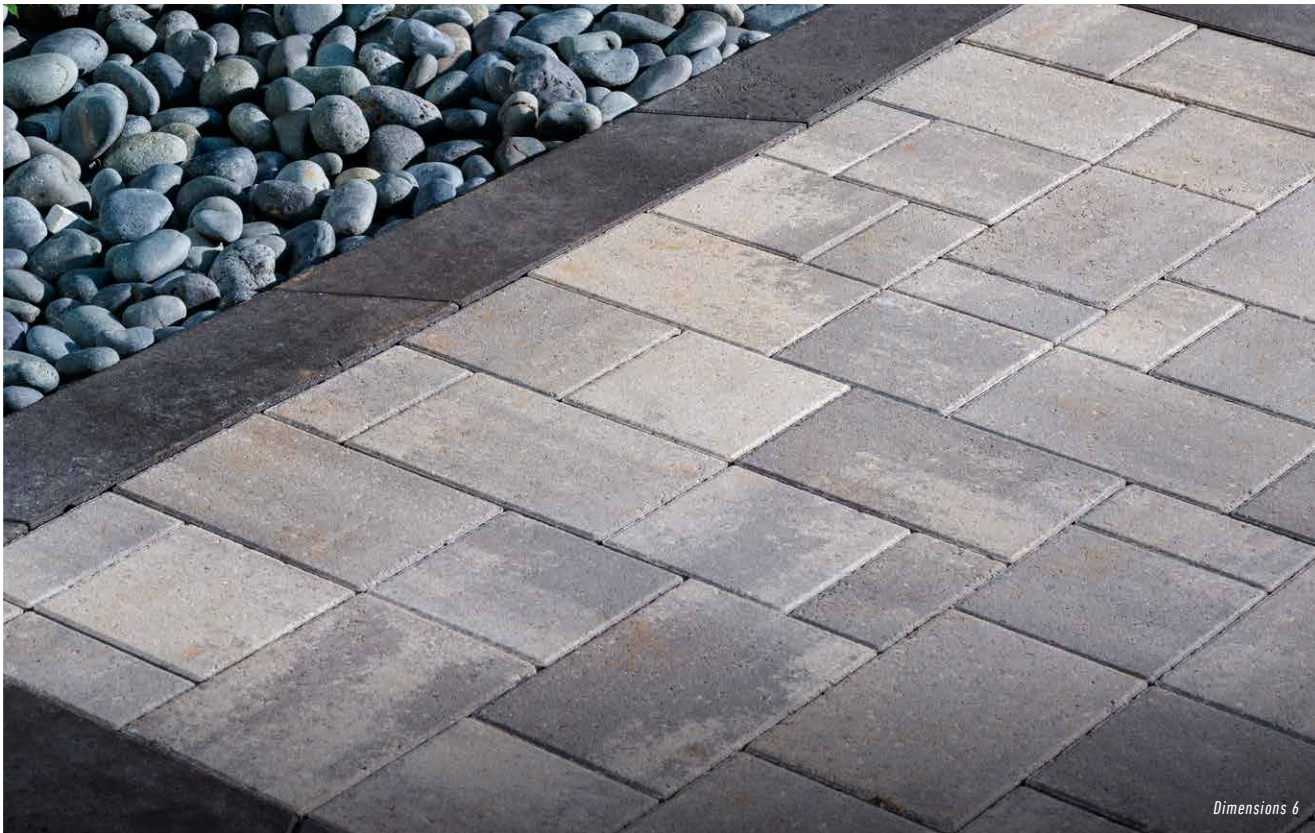

- Dimensions 12**
- 6 x 12
 - 12 x 12
 - 12 x 18

- Dimensions 18****
- 9 x 18
 - 18 x 18
 - 18 x 27

Dimensions 6

**30mm only available in Dimensions 6*

BELLA

RIO

SIERRA

SONORAN GRAY