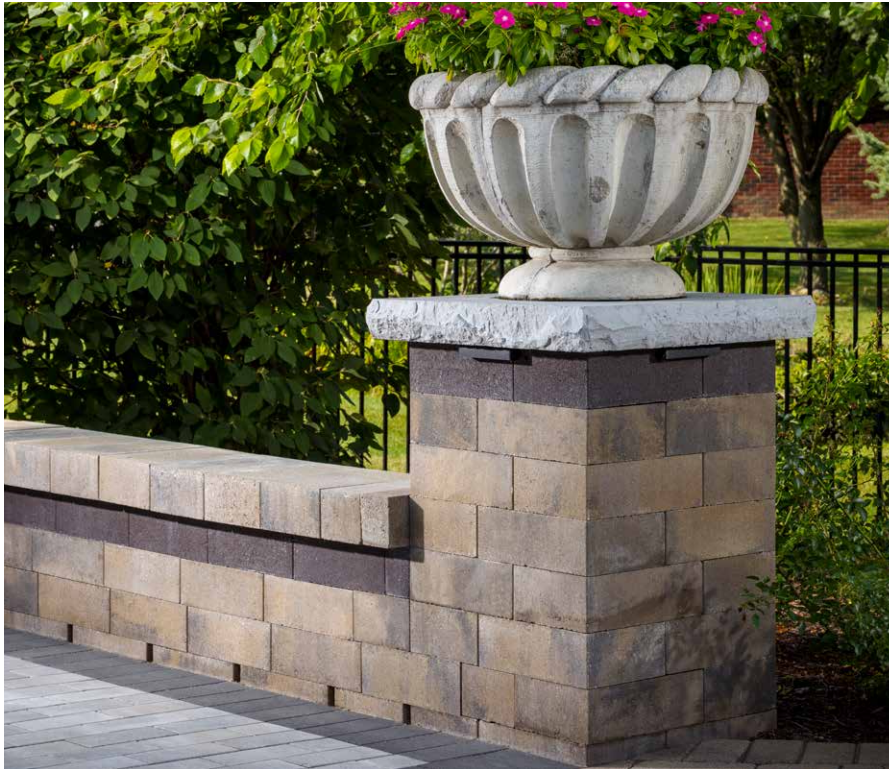

GRAPHITE
Cap only

H x W x D

8 x 18 x 12

4 x 18 x 12
Cap

EASTON STONE™

UNIVERSAL

FREESTANDING / RETAINING WALL

Scan for
product
information