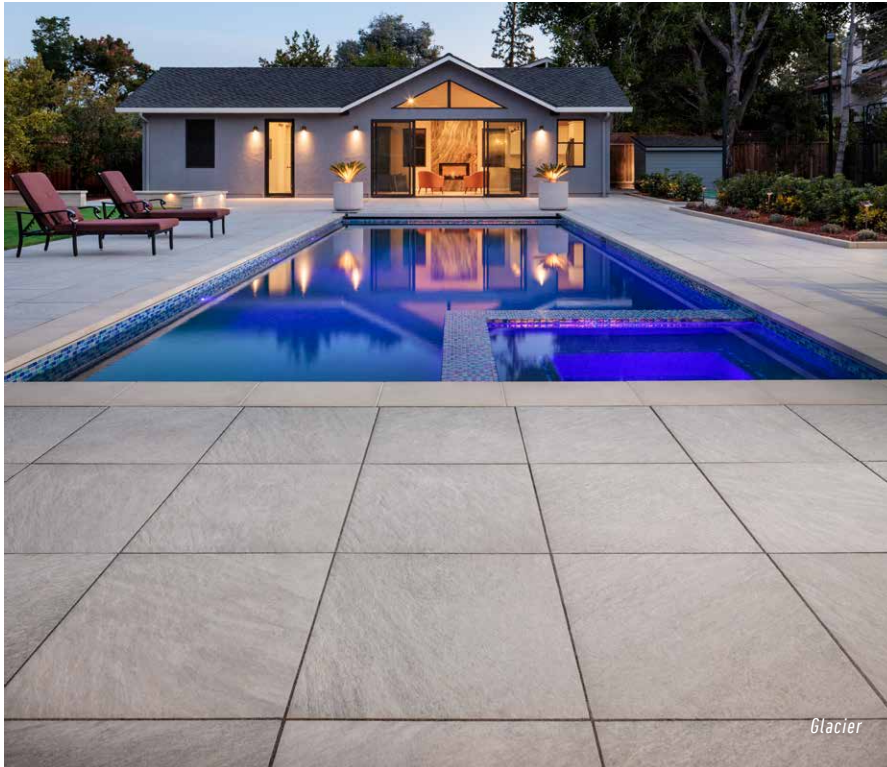

QUARZITI 2.0

STONE FINISH

Scan for product information

Glacier