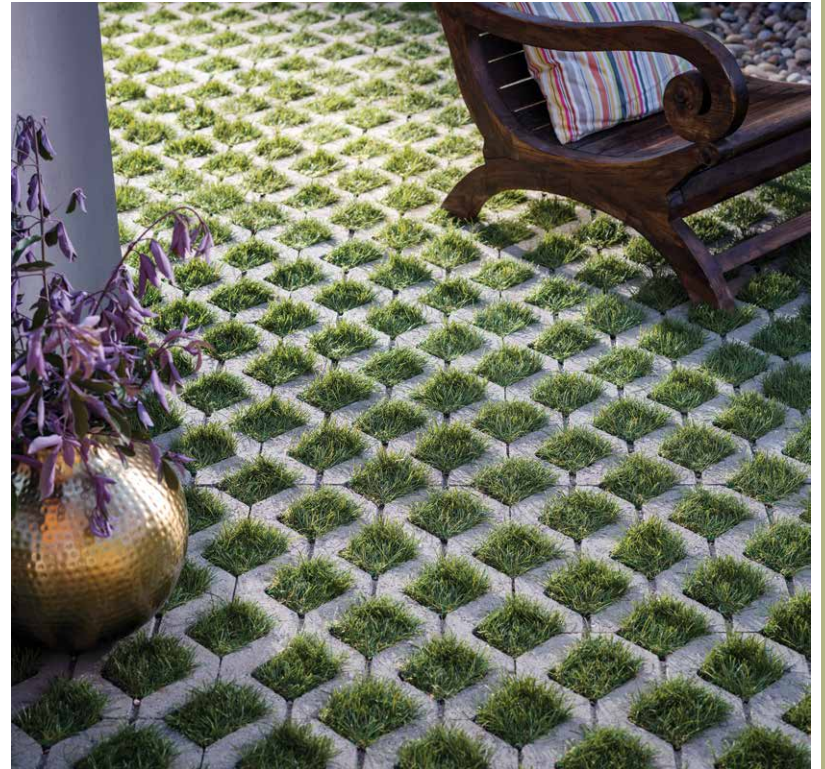

TURFSTONE™

GRID PAVER / 80MM

Scan for
product
information

Contact your Belgard Sales Representative for pricing and lead times.