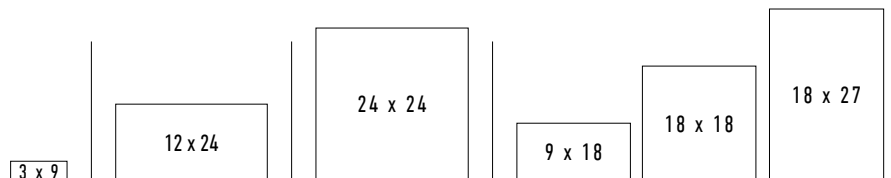

VICTORIAN

FEATURED AT
HGTV DREAM HOME
PROUD SPONSOR 2024
Belgard.com/HGTVdreamhome

Dimensions 18

DIMENSIONS™ 18

Scan for
product
information

DURAFUSION PAVERS / 60MM

*Contact your Belgard Representative for color options
and pricing. Allow for additional lead time.*