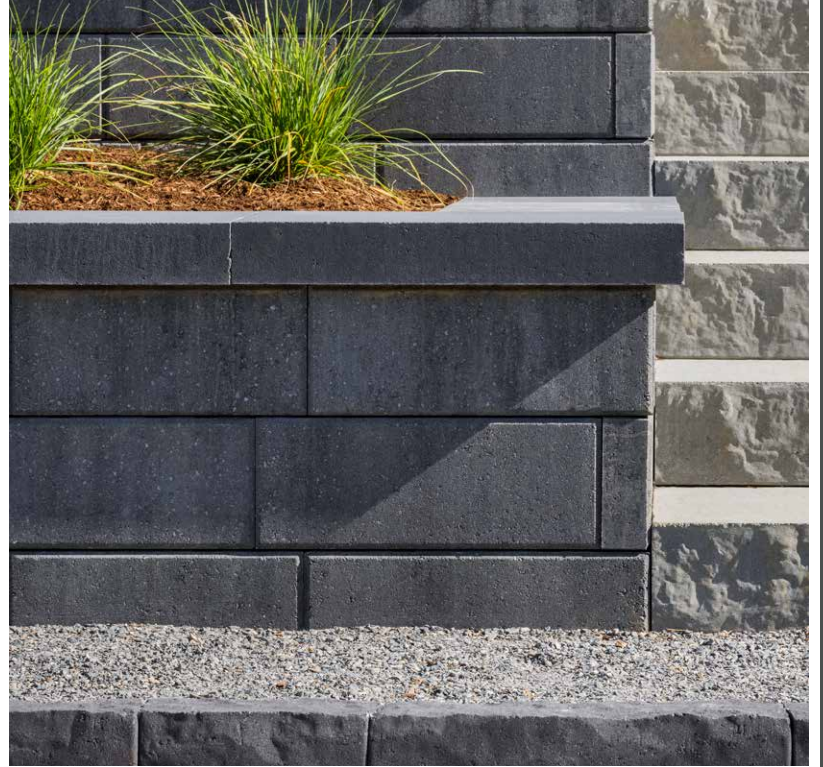

MELVILLE TANDEM™

NEW

FREESTANDING / RETAINING WALL

Scan for
product
information

*Swatch represents product color only, not surface texture.

VICTORIAN

SIERRA*

RIO