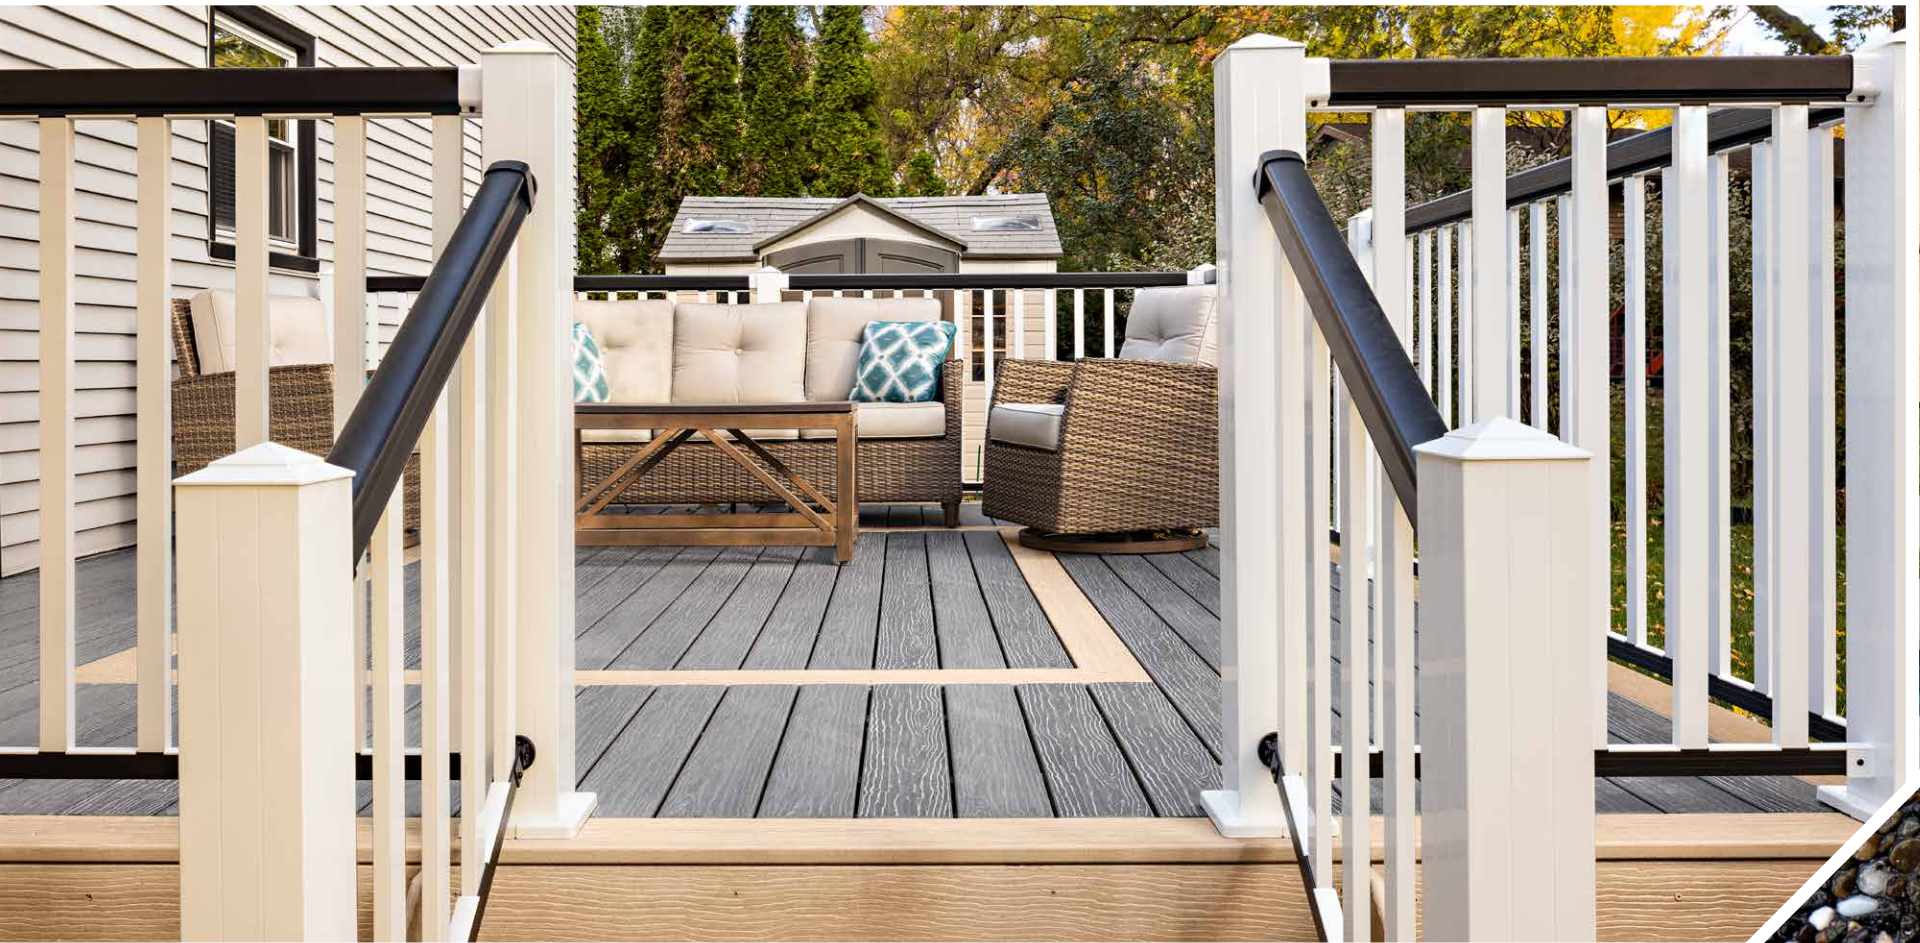

GRAY

GRAPHITE

VICTORIAN

FEATURED AT
HGTV
DREAM HOME
PROUD SPONSOR 2023

Belgard.com/HGTVdreamhome

FROM YOUR
Door

TO YOUR
Fence

The Oldcastle APG family of brands goes beyond Belgard pavers and walls to provide everything you need to complete your outdoor living space. In these pages, learn more about our other brands that you can trust to pair effortlessly with Belgard and bring your complete outdoor living vision to life.