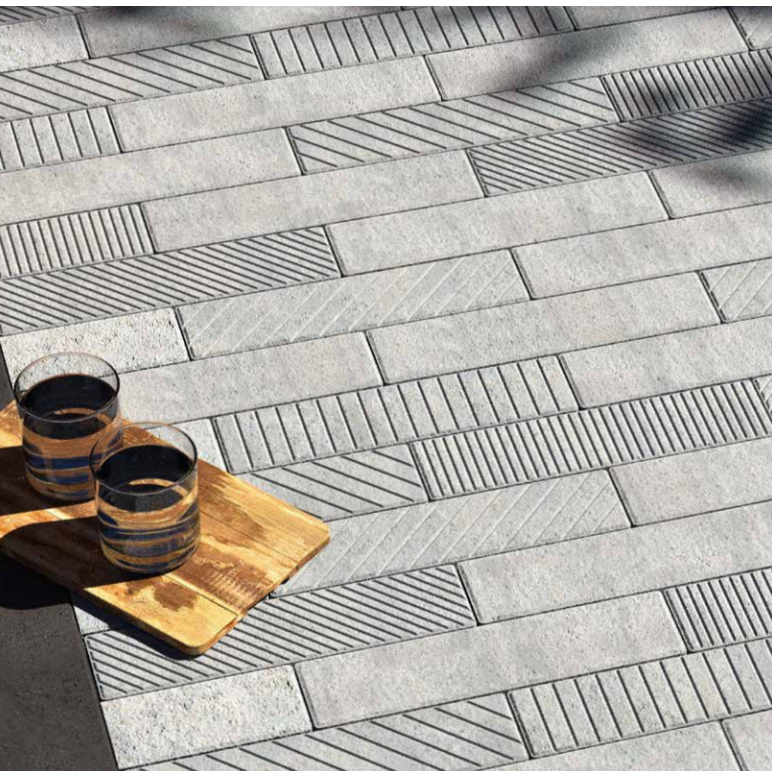

30

PRODUCT CATALOG

EMPIRE™

Scan for
product
information

PAVER / 60MM

*All faces come on pallet

DURAFUSION™
See page 13