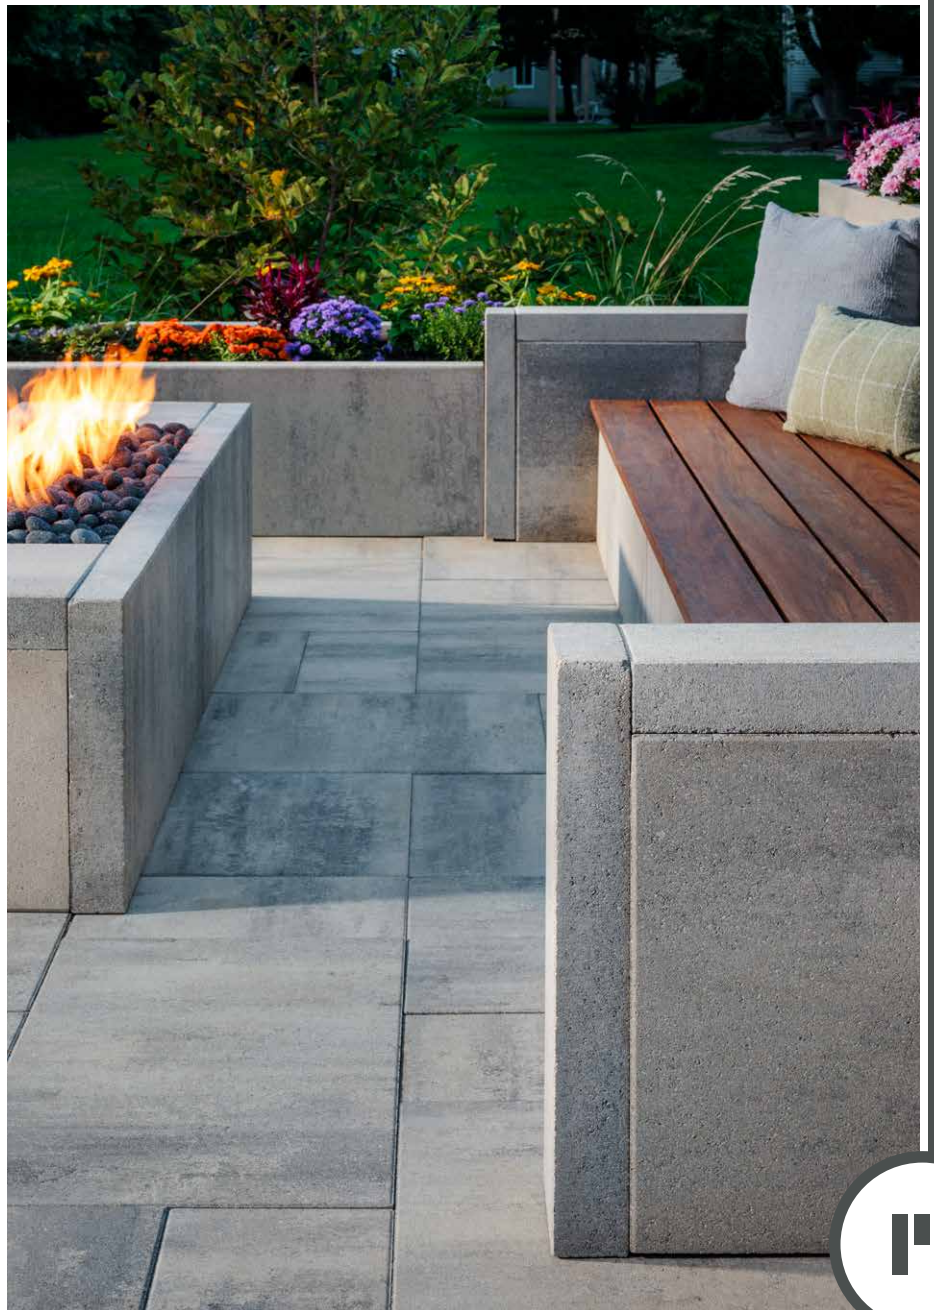

6 x 36

18 x 36

AMBER BEIGE

ROCKLAND BLACK
Only available in 6 x 36

SCANDINA GRAY

design tip

Panels are made in modular sizes to quickly and efficiently construct outdoor kitchens, seating, planters, fire features & more!