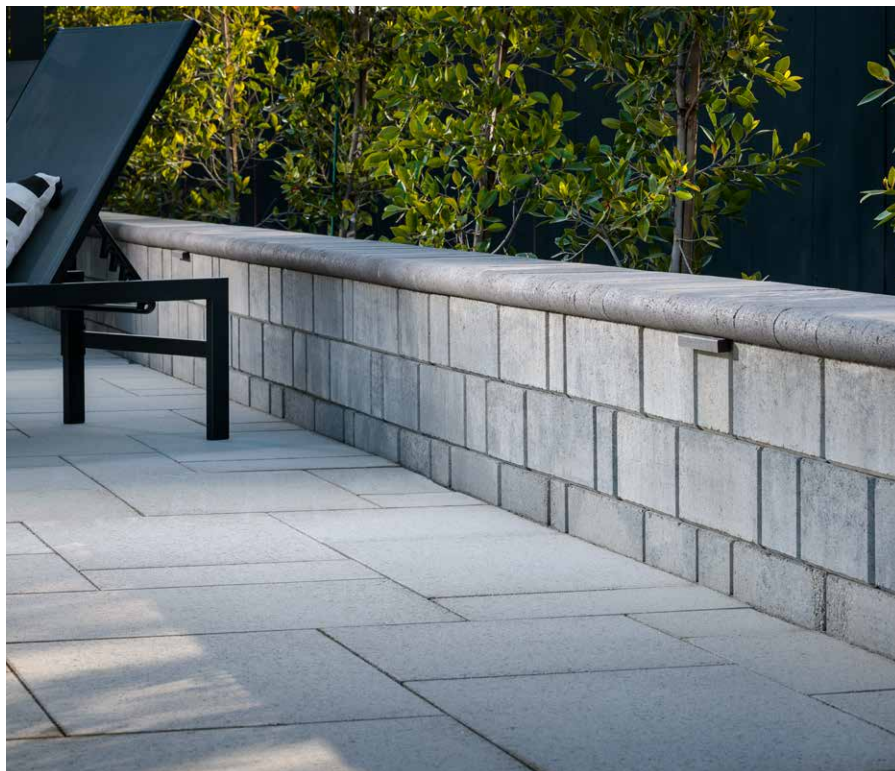

H x W x D

6 x 6 x 10

6 x 12 x 10

6 x 16 x 10

3 x 12 / 8 x 12
Cap

STEEPLE CREST™

FREESTANDING / RETAINING WALL

Scan for
product
information